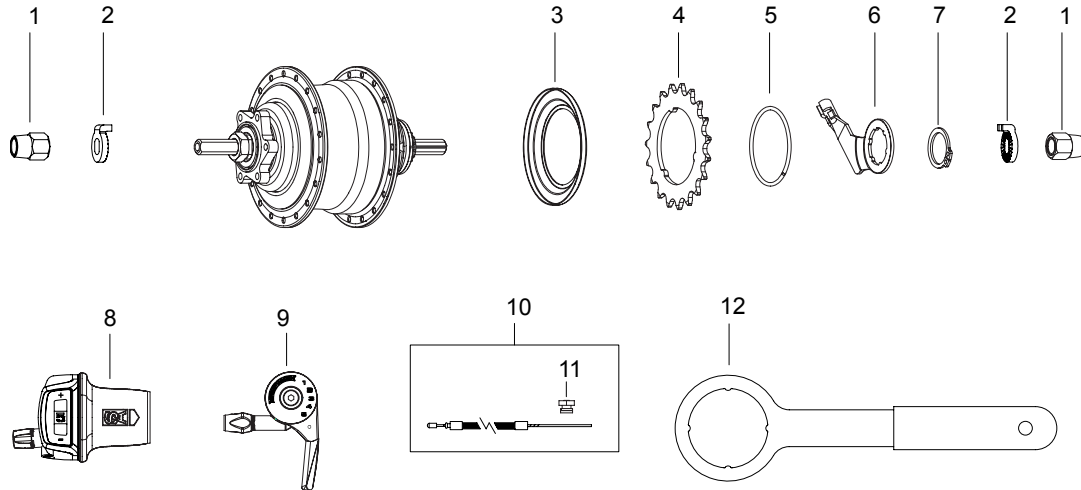

**Item Sales**

No.	No.	Description
1	HMN407	Cone Locknut – 6.4mm
2	HSA101	Cone
3	HSA241	Cone Dust Cap

**Item Sales**

No.	No.	Description
4	HSA284	L.H. Ball Cage Assy. – 6.4mm Ball
5	HSA905	RX-RK5 Hub Shell Assembly
6	HSA181	Gear Internal Assembly

**Item Sales**

No.	No.	Description
7	HSA908	Axle Assembly
8	HSA921	Gear Ring Assembly
9	HSA927	Driver Assembly

Item Sales			Item Sales			Item Sales		
No.	No.	Description	No.	No.	Description	No.	No.	Description
1	HMN433	Dome Nut 13/32" – Stainless	5	HSL981	Sprocket Circlip	8	HSJ218	TSC50 Shifter w/Cable
	HMN388	Dome Nut 13/32" – CP	6	HSJ212	Fulcrum Lever	9	HSJ201	SLC50 (T-type) Shifter w/Cable
2	HMW529	Lockwasher – Xylan	7	HSL996	Fulcrum Lever Clip –Stainless		HSJ202	SLC50 (H-type) Shifter w/Cable
	HMW518	Lockwasher – CP		HSL983	Fulcrum Lever Clip	10	HSJ973	Cable/Casing with Rotary Cable Anchorage –2000x2250mm
3	HSL982	Sprocket Dustcap				11	HSL802	Rotary Cable Anchorage
4	HSL993	Sprocket 17T – 1/8", Flat				12	HTR148	Ball Ring Spanner
	HSL991	Sprocket 18T – 1/8", Flat						
	HSL992	Sprocket 19T – 1/8", Flat						
	HSL997	Sprocket 20T – 1/8", Flat						
	HSL998	Sprocket 22T – 1/8", Flat						
	HSL986	Sprocket 17T – 3/32", Flat						
	HSL987	Sprocket 18T – 3/32", Flat						
	HSL988	Sprocket 19T – 3/32", Flat						
	HSL999	Sprocket 19T – 1/8", Dished						
	HSL200	Sprocket 20T – 1/8", Dished						
	HSL201	Sprocket 19T – 3/32", Dished						
	HSL202	Sprocket 20T – 3/32", Dished						